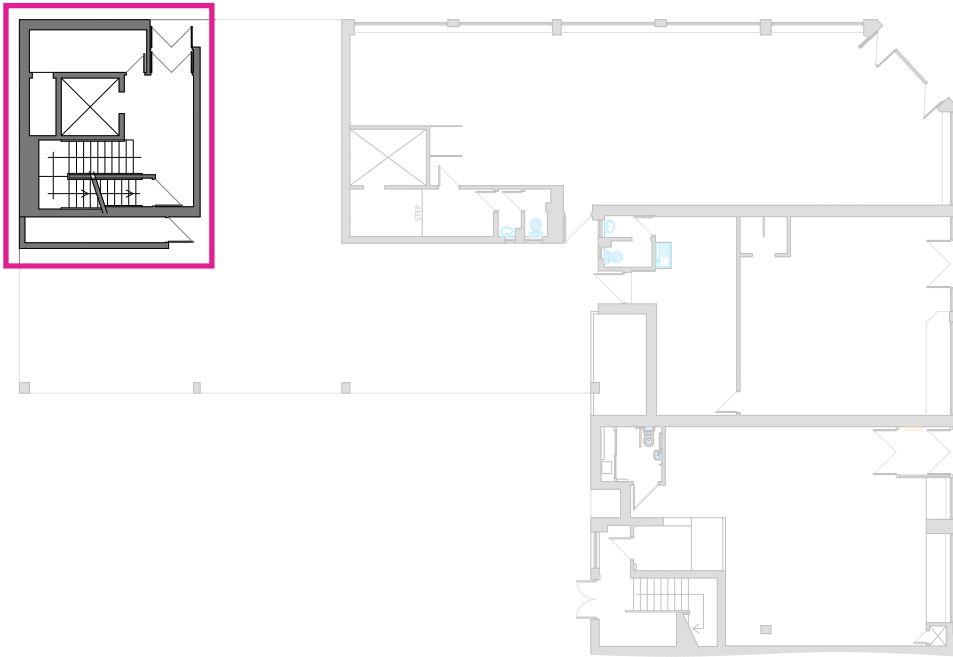

# FLOOR PLANS

**GROUND FLOOR**  
SIZE: 35.57 SQ. M / 383 SQ.FT

**FIRST FLOOR**  
SIZE: 598.86 SQ. M / 6,446 SQ.FT

**SECOND FLOOR**

**SIZE: 598.86 SQ. M / 6,446 SQ.FT**

**THIRD FLOOR**

**SIZE: 529.19 SQ. M / 5,696 SQ.FT**