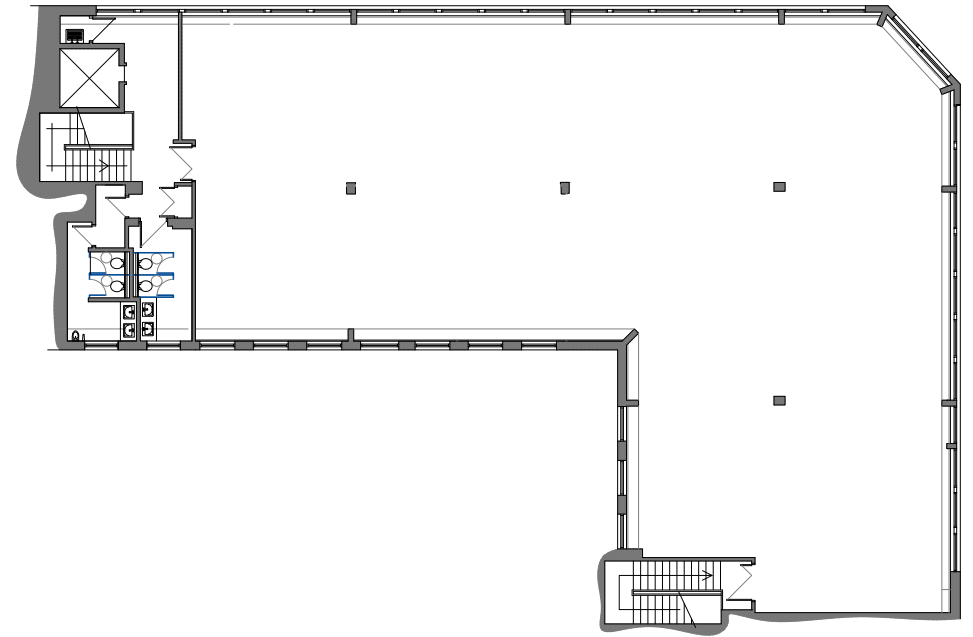

# FLOOR PLANS

**GROUND FLOOR**  
SIZE: 35.57 SQ. M / 383 SQ.FT

**FIRST FLOOR**  
SIZE: 598.86 SQ. M / 6,446 SQ.FT

**SECOND FLOOR**

**SIZE: 598.86 SQ. M / 6,446 SQ.FT**

**THIRD FLOOR**

**SIZE: 529.19 SQ. M / 5,696 SQ.FT**