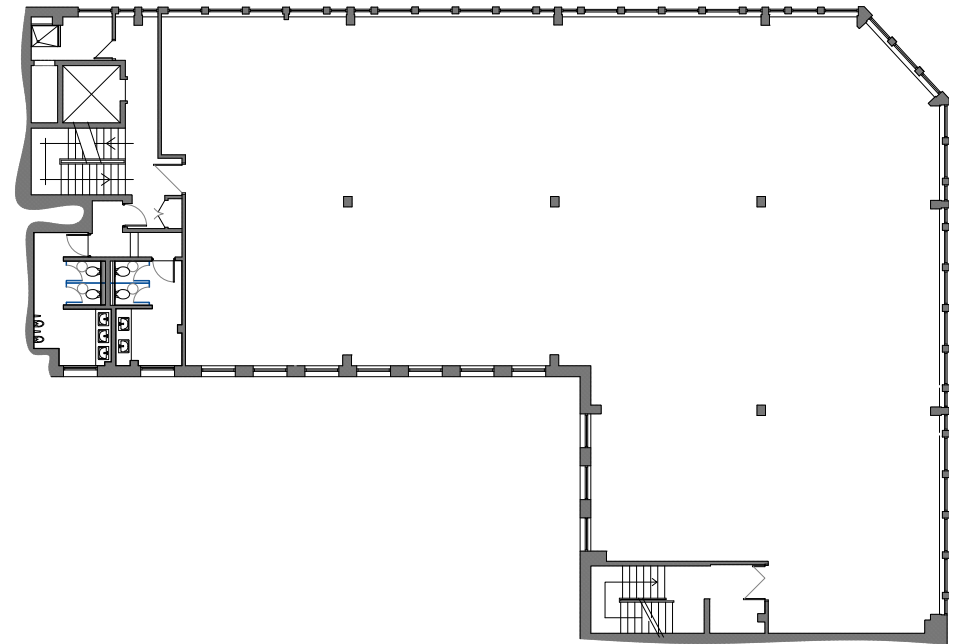

# FLOOR PLANS

**GROUND FLOOR**  
SIZE: 35.57 SQ. M / 383 SQ.FT

**FIRST FLOOR**  
SIZE: 598.86 SQ. M / 6,446 SQ.FT

**SECOND FLOOR**

**SIZE: 598.86 SQ. M / 6,446 SQ.FT**

**THIRD FLOOR**

**SIZE: 529.19 SQ. M / 5,696 SQ.FT**