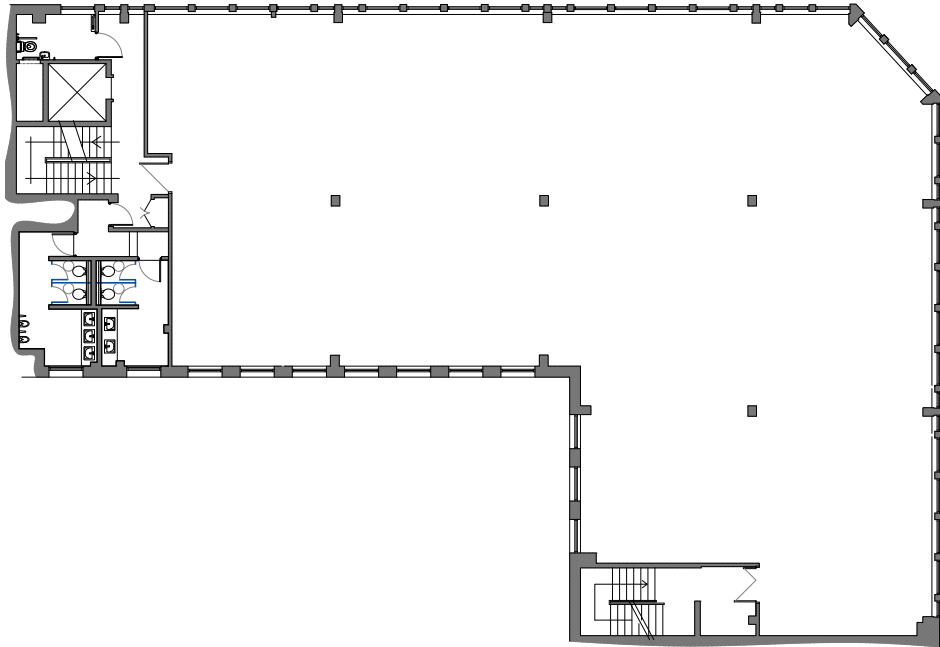

# FLOOR PLANS

**GROUND FLOOR**  
SIZE: 35.57 SQ. M / 383 SQ.FT

**FIRST FLOOR**  
SIZE: 598.86 SQ. M / 6,446 SQ.FT

**SECOND FLOOR**

**SIZE: 598.86 SQ. M / 6,446 SQ.FT**

**THIRD FLOOR**

**SIZE: 529.19 SQ. M / 5,696 SQ.FT**