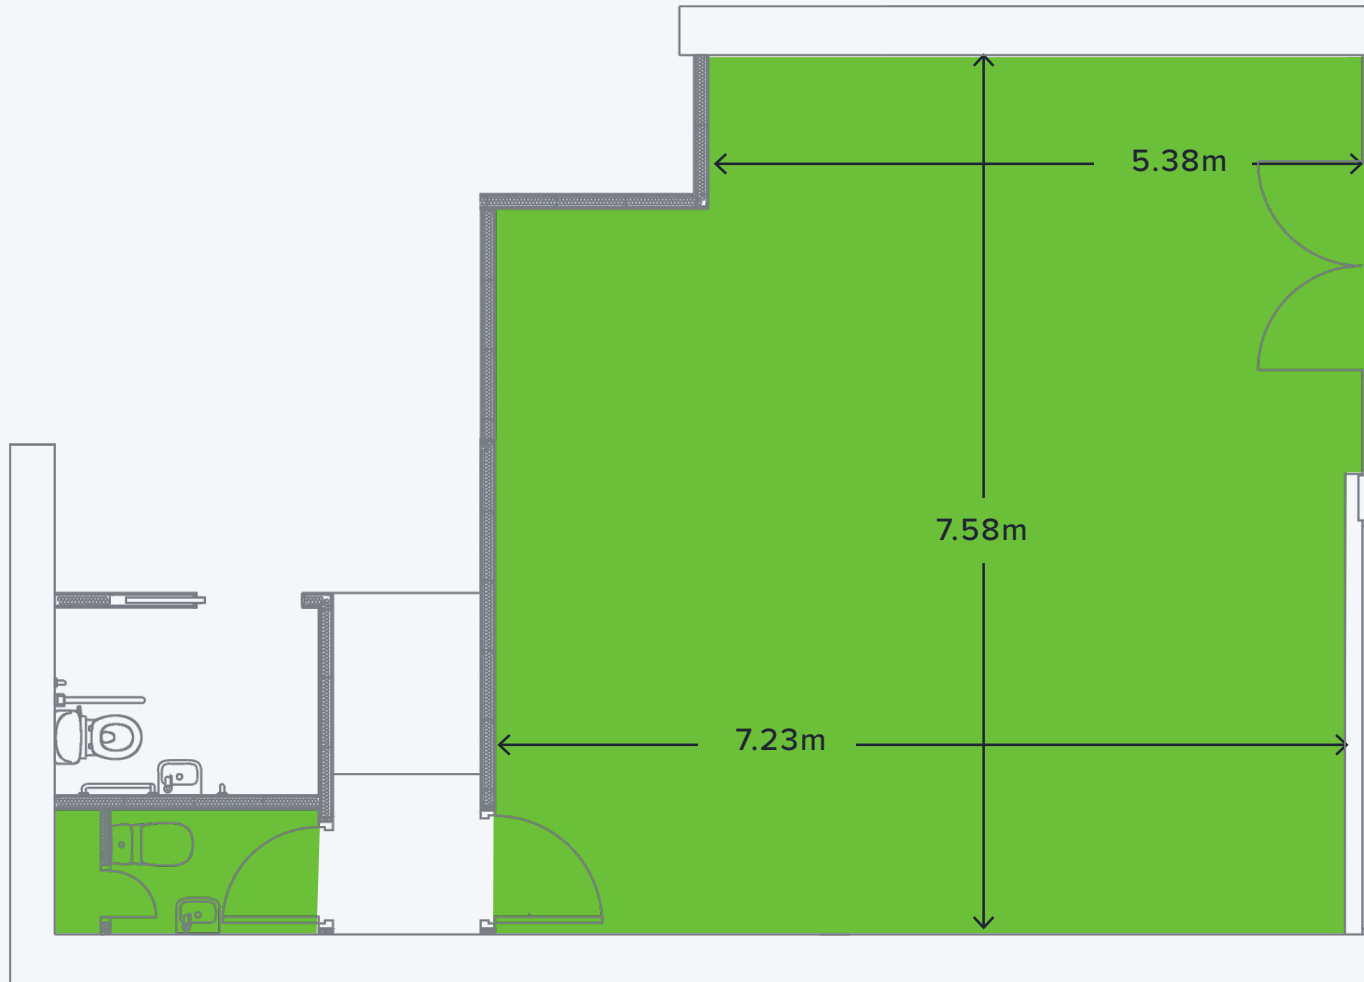

# N°13 Chapel Street

Total Size: 53.1 sq.m (572 sq.ft) NIA

Floor plan: 7.23m (d) x 7.58m (w)

SURROUNDING  
OCCUPIERS

THE  
CAPITOL  
DEFINING QUALITY

foodstory  
share, simple, good, food

SILVER FIN

TLB